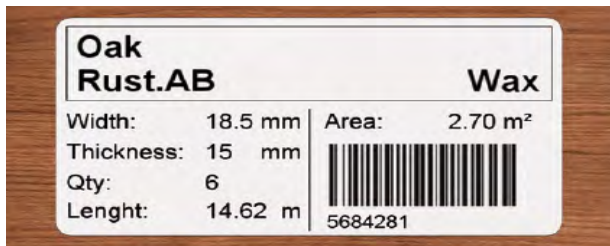

Label application
Application d'etiquettes
Etikettenapplikator

Automatic pack registration and labeling application

- integrated PC with touch screen and database
- industrial label "print and apply" unit
- production data immediately available and online accessible for your administration
- tailor made label info: different languages and units, barcode, etc are possible