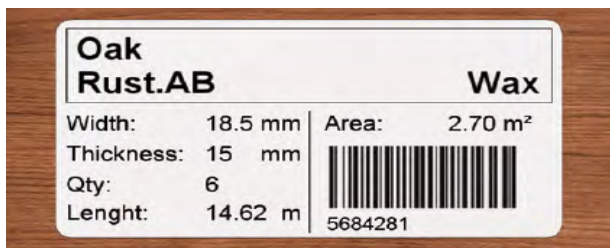

Label application
Application d'etiquettes
Etikettenapplikator

Automatic pack registration and labeling application

- integrated PC with touch screen and database
- industrial label "print and apply" unit
- production data immediately available and online accessible for your administration
- tailor made label info: different languages and units, barcode, etc are possible